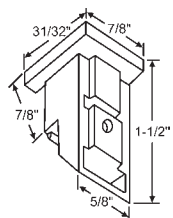

### Ordering Information

- 1) Measure metal channel length (do not include plastic ends).
- 2) Check number stamped on channel (e.g. 20-2, 30-5, etc.).
- 3) Select our corresponding part number from the chart below.
- 4) To identify the top and bottom ends to be attached, refer to page 31.

Old Style  
No Longer Available  
Use 60-654

New Style  
**60-654**  
Old Style No Longer Available  
**SEASONALL**

**60-641**  
**BINNINGS**

**900-1852**  
3/16" dia. hole. Hole center up  
17/32" from bottom.