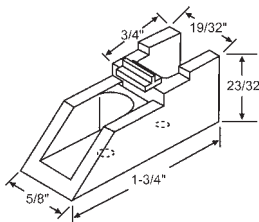

60-647
White
MILCO