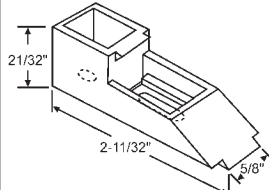

60-623
Natural