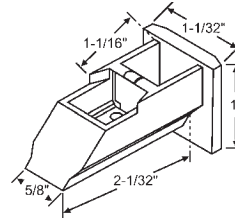

### PLASTIC TOP SASH GUIDES - In Order by Length

**60-582**  
White  
**SEASONALL**

**60-941**  
Black  
**TRACO**

**900-15743BA**  
LH & RH Set  
Black

**900-15245**  
White (Original Color Gray)  
**AMACOR**