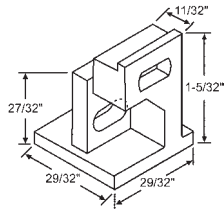

### Ordering Information

- 1) Measure metal channel length (do not include plastic ends).
- 2) Check number stamped on channel (e.g. 20-2, 30-5, etc.).
- 3) Select our corresponding part number from the chart below.
- 4) To identify the top and bottom ends to be attached, refer to page 31.

### PLASTIC TOP SASH GUIDES - In Order by Length

**60-629**

**900-14149BA**  
LH & RH Set, Black  
**BINNINGS**

**60-672**  
White  
**CAPITOL**

**60-643**

**900-18946**  
Black

**60-733**  
Black  
**GALLATIN/GAPCO**