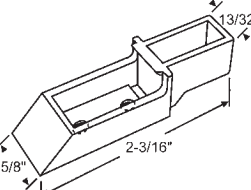

60-668
ALPINE