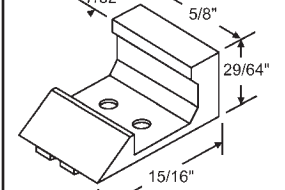

60-640
Nylon
GENERAL