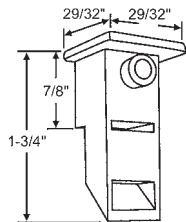

60-622
REYNOLDS