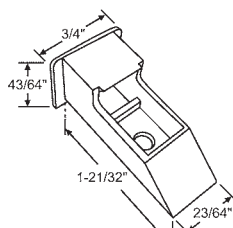

### Ordering Information

- 1) Measure metal channel length (do not include plastic ends).
- 2) Check number stamped on channel (e.g. 20-2, 30-5, etc.).
- 3) Select our corresponding part number from the chart below.
- 4) To identify the top and bottom ends to be attached, refer to page 31.

### PLASTIC TOP SASH GUIDES - In Order by Length

Part #	Hand
60-964LH	Shown
60-964RH	Opposite

White

**60-962**  
White  
**LAWSON**

**900-20577**  
Nylon  
**SEASONSHIELD**

**900-11075**  
White  
**BELLVIEW**