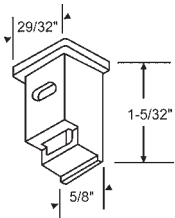

### Ordering Information

- 1) Measure metal channel length (do not include plastic ends).
- 2) Check number stamped on channel (e.g. 20-2, 30-5, etc.).
- 3) Select our corresponding part number from the chart below.
- 4) To identify the top and bottom ends to be attached, refer to page 31.

### PLASTIC TOP SASH GUIDES - In Order by Length

**60-629**

**900-14149BA**  
LH & RH Set, Black  
**BINNINGS**

**60-672**  
White  
**CAPITOL**

**60-643**

**900-18946**  
Black

**60-733**  
Black  
**GALLATIN/GAPCO**