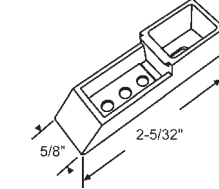

Part #	Color
60-603	White
60-603B	Black

CLEARVIEW