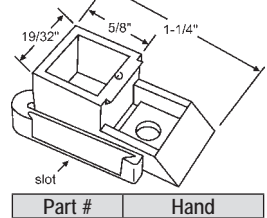

Part #	Hand
60-605	Shown
60-606	Opposite

Weatherstripping not included.
IDA