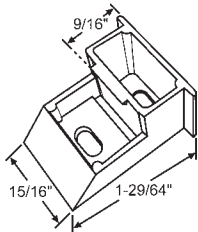

### Ordering Information

- 1) Measure metal channel length (do not include plastic ends).
- 2) Check number stamped on channel (e.g. 20-2, 30-5, etc.).
- 3) Select our corresponding part number from the chart below.
- 4) To identify the top and bottom ends to be attached, refer to page 31.

### PLASTIC TOP SASH GUIDES - In Order by Length

**60-624**  
White  
**GRAHAM**

**60-653**  
**CROSSLY**

**900-13061**  
Black

**60-993**  
Black  
**METAL INDUSTRIES**

**900-15768**  
Black

**60-963**  
Natural