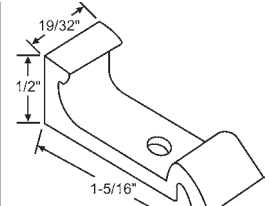

60 SERIES BALANCE ACCESSORIES

PLASTIC TOP SASH GUIDES - In Order by Length

FACE GUIDE

METAL SASH GUIDES

60-611