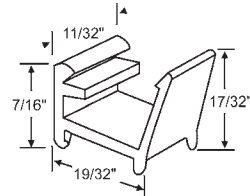

60-515
Extender