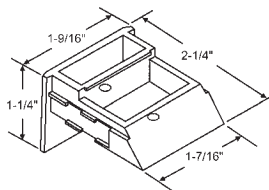

900-1882B
Black