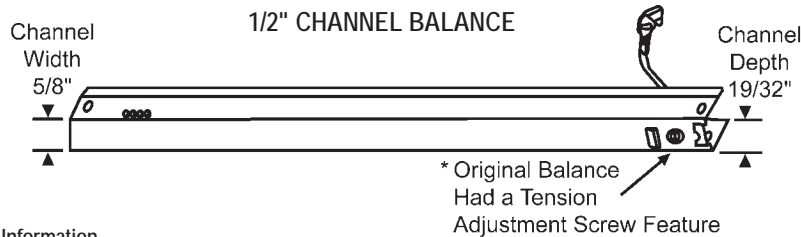

## 61 SERIES CHANNEL BALANCE WITH HEMMED EDGE

### Ordering Information

- 1) Measure metal channel length (do not include plastic ends).
- 2) Check number stamped on channel (e.g. 20-2, 30-5, etc.).
- 3) Select our corresponding part number from the chart below.
- 4) To identify the top and bottom ends to be attached, refer to page 31.

### General Information

- 1) Balance prices do not include attached bracket.
- \*2) The tension adjustment screw feature is no longer manufactured.
- 3) The top spring anchor is directly attached to the back wall of the balance channel with a porcupine pinning effect.
- 4) For special channel lengths, please consult your representative.