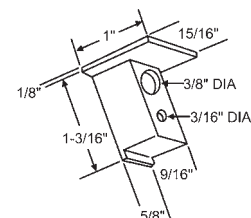

60-727
Black
ALENCO