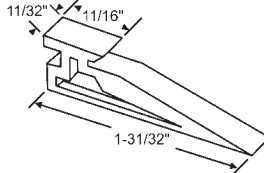

60-701
Frame Guide
IDA