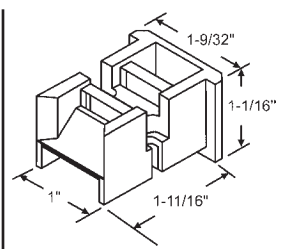

### Ordering Information

- 1) Measure metal channel length (do not include plastic ends).
- 2) Check number stamped on channel (e.g. 20-2, 30-5, etc.).
- 3) Select our corresponding part number from the chart below.
- 4) To identify the top and bottom ends to be attached, refer to page 31.

### PLASTIC TOP SASH GUIDES - In Order by Length

Part #	Hand
60-964LH	Shown
60-964RH	Opposite

White

**60-962**  
White  
**LAWSON**

**900-20577**  
Nylon  
**SEASONSHIELD**

**900-11075**  
White  
**BELLVIEW**