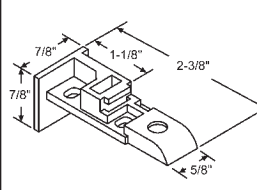

60-684A
RH & LH Set. RH Shown
White