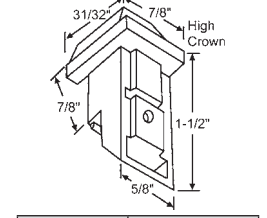

Part #	Color
60-613	Natural
60-613B	Black

Hole center up 9/16" from bottom.
CROSSLY