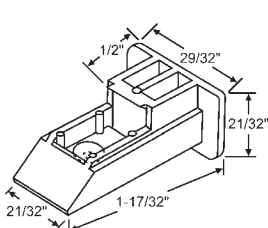

### Ordering Information

- 1) Measure metal channel length (do not include plastic ends).
- 2) Check number stamped on channel (e.g. 20-2, 30-5, etc.).
- 3) Select our corresponding part number from the chart below.
- 4) To identify the top and bottom ends to be attached, refer to page 31.

### PLASTIC TOP SASH GUIDES - In Order by Length

Part #	Hand
60-964LH	Shown
60-964RH	Opposite

White

**60-962**  
White  
**LAWSON**

**900-20577**  
Nylon  
**SEASONSHIELD**

**900-11075**  
White  
**BELLVIEW**