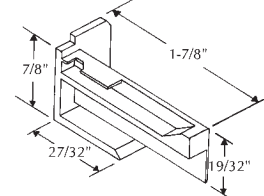

900-14926WA
LH & RH Anti-Draft Plug Set. White
SEASONALL