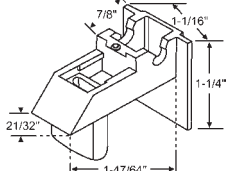

Part #	Color
60-657WH	White
60-657BL	Black
60-657BG	Beige
60-657BR	Brown

FIBERLUX