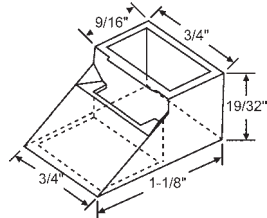

### Ordering Information

- 1) Measure metal channel length (do not include plastic ends).
- 2) Check number stamped on channel (e.g. 20-2, 30-5, etc.).
- 3) Select our corresponding part number from the chart below.
- 4) To identify the top and bottom ends to be attached, refer to page 31.

### PLASTIC TOP SASH GUIDES - In Order by Length

**60-629**

**900-14149BA**  
LH & RH Set, Black  
**BINNINGS**

**60-672**  
White  
**CAPITOL**

**60-643**

**900-18946**  
Black

**60-733**  
Black  
**GALLATIN/GAPCO**