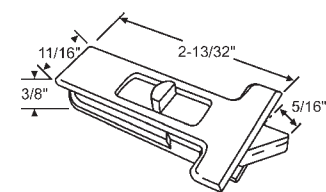

"A"	Nose Size
5/16"	3/8"

Sold in Sets Only. RH Shown

**SILVER LINE**

Width of Wings 1-7/16"