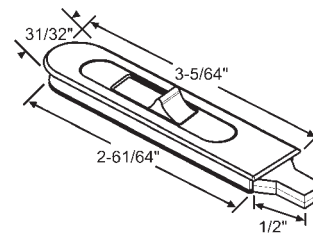

Part #	Color
85-905-3	White

Non-Handed

POZZI/JELD-WEN