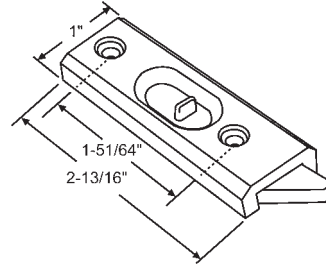

### TILT LATCHES - In Order by Hole Spacing

Part #	Hand	Color
900-20311LH	Shown	White
900-20311RH	Opposite	White

"A"	"B"	"X"
3/8"	21/32"	7/64"

**CERTAINTED**

Part #	Hand	Color
85-773LH	Shown	White
85-773RH	Opposite	White