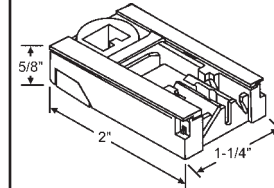

### PIVOT LOCK SHOES

**85-517**  
Black Cam  
Cam Opening: 3/8" x 3/16"

**85-590**  
Blue Cam & Blue Brake w/mach width opening of 1.310  
Cam Openings = 5/16" x 3/16"

**85-588**  
Blue Cam & Black Brake Puck  
Cam Opening: 5/16" x 3/16"