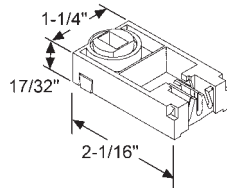

### PIVOT LOCK SHOES

**85-517**  
Black Cam  
Cam Opening: 3/8" x 3/16"

**85-590**  
Blue Cam & Blue Brake w/mach width opening of 1.310  
Cam Openings = 5/16" x 3/16"

**85-588**  
Blue Cam & Black Brake Puck  
Cam Opening: 5/16" x 3/16"