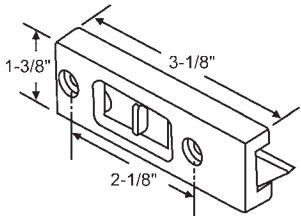

Part #	Hand	Color
85-528LHW	Shown	White
85-528RHW	Opposite	White
85-528LHB	Shown	Black
85-528RHB	Opposite	Black

"A"	"B"	"X"
11/16"	1/4"	Flush w/Housing