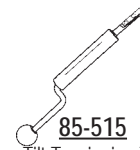

85-515
Deluxe Tilt Tensioning Tool. Used with 83 and 85 Series Balances