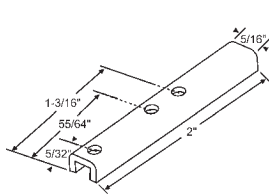

85 SERIES BALANCE ACCESSORIES

PIVOT BARS

900-14310
Stainless Steel
FIBERLUX