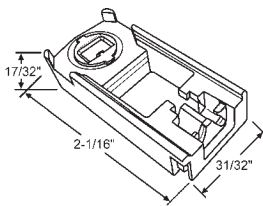

85-802
w/Black Cam