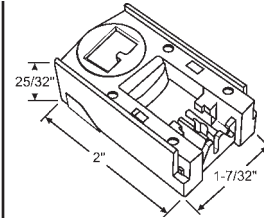

85 SERIES BALANCE ACCESSORIES

PIVOT LOCK SHOES

85-5045

PIVOT LOCK SHOE FILLERS

SPACER SHIM

SLIDE GUIDES

SPRING HOOK