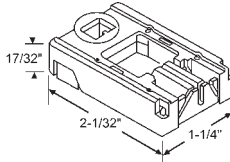

85-516
Tan Cam
Cam Opening: 3/8" x 3/16"
FIBERLUX