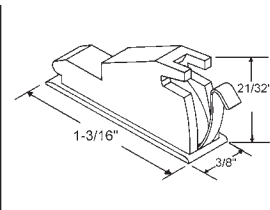

Part #	Color
900-7796	White

No longer available.
Use: 900-20055W
SEASONALL