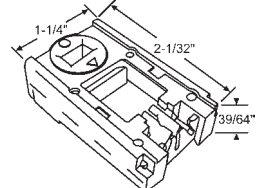

85-534
Light Green Cam