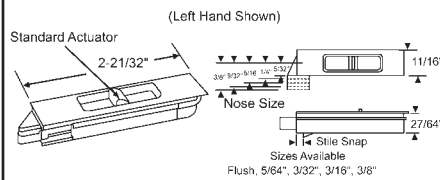

85 SERIES BALANCE ACCESSORIES

SNAP-IN TILT LATCHES

Part #	Hand	Color
85-940LW	Shown	White
85-940RW	Opposite	White
85-940LBG	Shown	Beige
85-940RBG	Opposite	Beige

"A"	"B"	"X"
5/16"	1/16"	None

Part #	Hand	Color
85-939LW	Shown	White
85-939RW	Opposite	White

"A"	"B"	"X"
7/16"	Flush w/Housing	None

Part #	Color
85-905-3	White

Non-Handed

POZZI/JELD-WEN

Part #	Color
85-809WA	White

"A"	"B"	"X"
7/16"	1/16"	None

Sold in Sets

ADDITIONAL SNAP-IN TILT LATCHES - In Order by Style

Standard Nose Chart

Our Part #	Hand	Color	Nose Size	Stile Snap Size	Actuator
85-910A	Set	Dark Brown	1/4"	5/64"	Standard
900-21229A	Set	Blue White	1/4"	3/16"	Standard
85-819WA	Set	Blue White	9/32"	3/32"	Standard
85-1054WA	Set	White	9/32"	3/8"	Standard
900-19498WA	Set	White	3/8"	3/16"	Deluxe

Scalloped Nose Chart

Our Part #	Hand	Color	Nose Size	Stile Snap Size	Actuator
900-19496RH	Right	Dark Brown	3/8"	3/32"	Standard
900-19496LH	Left	Dark Brown	3/8"	3/32"	Standard

Part #	Color
85-881WA	White

"A"	"B"	"X"
5/16"	5/16"	5/16"

Sold in sets only. RH Shown

CERTAINTED

SASH PLUNGER

900-8600

Black with springs.
Used with pivot bar 900-8599.

TRACO

900-8600MOD

Black with springs. Modified to accept tamper proof screw. Screw #20-468

TRACO

TILT LATCH INSERT

Part #	Hand	Color
85-527RHW	Opposite	White
85-527LHW	Shown	White
85-527RH	Opposite	Black
85-527LH	Shown	Black

900-16316

Black with screw.
Screw only: 900-16316S

PEERLESS

TILT SLIDE BUTTONS

900-15551B

Black
AMACOR

Part #	Color
900-19037	White

Part #	Color
900-19038	White
900-19038BE	Beige

Part #	Color
900-19015	White
900-19015BR	Brown
900-19015BG	Beige