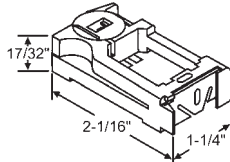

85-503
Blue Cam
Cam Opening: 5/16" x 3/16"
ACORN/NORANDEX