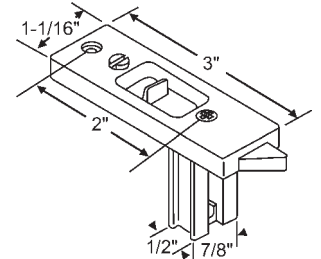

Part #	Color
900-16378WA	White
900-16378BRA	Brown

"A"	"B"	"X"
3/8"	7/32"	None

Sold in sets only (LH Shown).

FIBERLUX