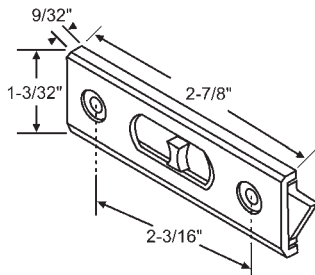

"A"	"B"	"X"
11/16"	1/4"	1/8"

Part #	Color
900-12766WA	White
900-12766BA	Black

"A"	"B"	"X"
7/16"	1/4"	Flush w/Housing

Sold in sets only.

Part #	Color
900-16267A	White

"A"	"B"	"X"
1/2"	5/16"	Flush w/Housing

Sold in sets only.