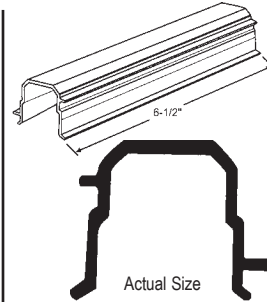

### SASH STOPS

**900-21112**  
Black  
Anodized Aluminum

**88-700**  
Anodized Aluminum Angle Stop  
- Black

Part #	Length
900-14211	7'
900-14211-3	3-1/4"
900-14211BL	1"

Black

Part #	Color
900-16324B-6	Black
900-16324W-6	White