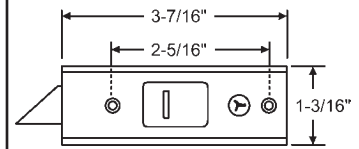

Part #	Hand	Color
85-578LW	Shown	White
85-578RW	Opposite	White
85-578LB	Shown	Black
85-578RB	Opposite	Black

"A"	"B"	"X"
7/16"	1/4"	Flush w/Housing