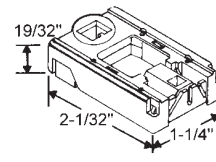

### LOCKING TERMINAL

**85-973**  
**REPUBLIC**

**85-503**  
Blue Cam  
Cam Opening: 5/16" x 3/16"  
**ACORN/NORANDEX**

**85-516**  
Tan Cam  
Cam Opening: 3/8" x 3/16"  
**FIBERLUX**

**85-505**  
Die Cast Cam  
No Longer Available  
Use: 85-517