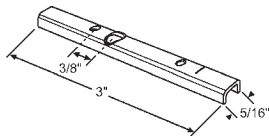

85 SERIES BALANCE ACCESSORIES

PIVOT BARS

85-500
Die Cast with Screw. Use with
85-517 Pivot Lock Shoe.
TROCAL

85-513
Stamped

85-501
Stamped with Screw
ACORN/NORANDEX

85-5025

85-852
Die Cast