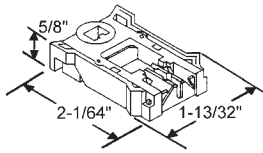

85-539
Natural Cam
Cam Opening: 5/16" x 3/16".
Can be used in place of 85-540 with 85-550