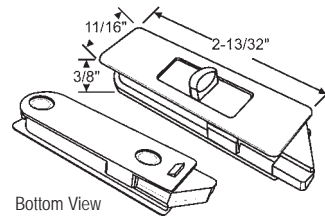

Part #	Color
85-963WA	Blue White

"A"	Nose Size
5/16"	3/8"

Sold in Sets Only. RH Shown

SILVER LINE