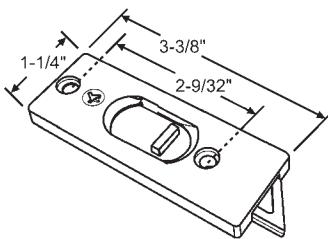

Part #	Hand	Color
900-11868RHW	Shown	White
900-11868LHW	Opposite	White

"A"	"B"	"X"
7/16"	5/16"	Flush w/Housing