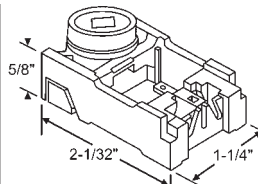

85-525
Black Cam
Cam Opening: 5/16" x 3/16"
THERMALGARD