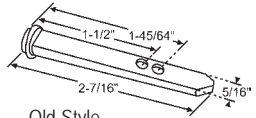

SASH SUPPORT SYSTEMS

85 SERIES BALANCE ACCESSORIES

PIVOT BARS

Old Style
Use: 85-864