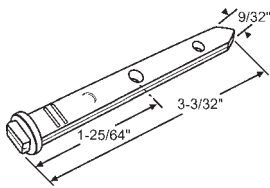

900-21355
Zinc Die Cast