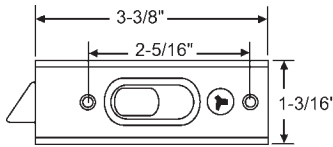

85 SERIES BALANCE ACCESSORIES

TILT LATCHES - In Order by Hole Spacing

Part #	Color
900-11615B	Black
900-11615W	White

"A"	"B"	"X"
7/16"	5/16"	Flush w/Housing

Plastic
Reversible