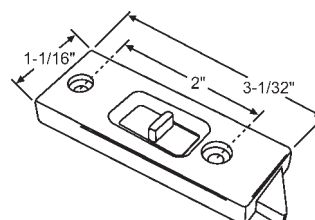

Part #	Hand	Color
85-737RW	Shown	White
85-737LW	Opposite	White

"A"	"B"	"X"
5/16"	3/32"	Flush w/Housing