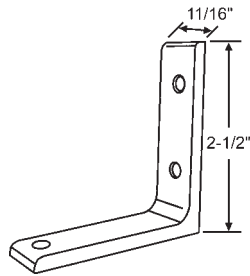

88-700
Anodized Aluminum Angle Stop
- Black