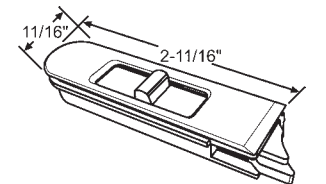

Part #	Hand	Color
85-6005RHW	Shown	White
85-6005LHW	Opposite	White

"A"	"B"	"X"
11/32"	3/32"	None

PGT