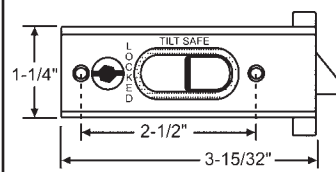

Part #	Color
85-719MB	Black
85-719MW	White

"A"	"B"	"X"
3/8"	3/8"	Flush w/Housing

Metal Housing w/Plastic Latch
Reversible

SEASONALL