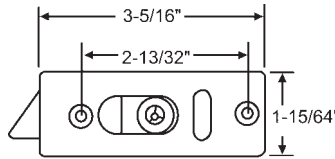

### TILT LATCHES - In Order by Hole Spacing

Part #	Color
900-11615B	Black
900-11615W	White

"A"	"B"	"X"
7/16"	5/16"	Flush w/Housing

Plastic  
Reversible

Part #	Hand	Color
85-532LHB	Shown	Black
85-532RHB	Opposite	Black
85-532LH	Shown	White
85-532RH	Opposite	White