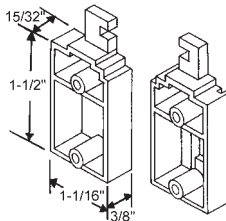

**THERMALGARD**

**85-864**  
Die Cast

**85-788NW**  
Zinc Die Cast (No Wings)

**900-18446A**  
Die Cast. Sold in sets only.  
**HARVEY**

**85-564**  
Die Cast  
**HARVEY**

Part #	Hand
900-16398LH	Shown
900-16398RH	Opposite