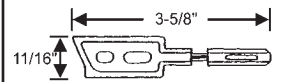

Part #	Color
900-18900W	White
900-18900BG	Beige

Fits Acro Windows