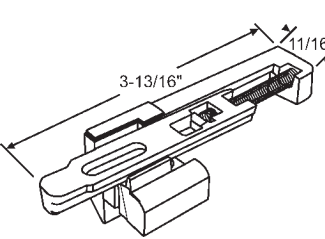

"A"	"B"	"X"
7/16"	5/16"	None

Sold in sets only.

Part #	Color
900-17651A	White

Sold in sets only.

Part #	Hand
900-19178	Shown
900-19177	Opposite

White

**MAYNARD/CHELSEA**