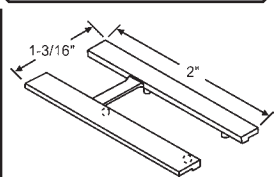

SPACER SHIM

85-524
Used with 85-517
1/32" Thick