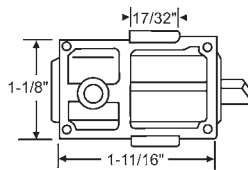

900-12810BA
Sold in sets only
Black
AMACOR