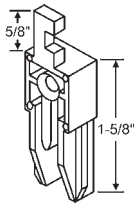

900-18446A
Die Cast. Sold in sets only.
HARVEY