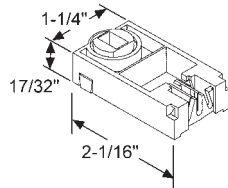

85-590
Blue Cam & Blue Brake w/mach width opening of 1.310
Cam Openings = 5/16" x 3/16"