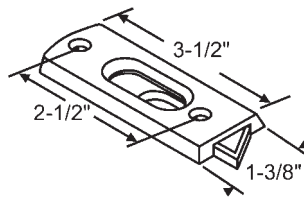

Part #	Color
85-736	White

"A"	"B"	"X"
13/32"	9/32"	1/8"

Universal