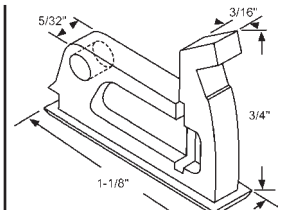

Part #	Color
85-825BZ	Dark Bronze