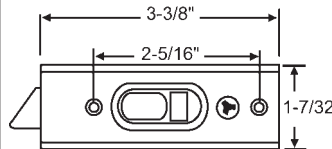

Part #	Color
900-19450WA	White

"A"	"B"	"X"
5/16"	5/16"	Flush w/Housing

Sold in sets only.  
**GENERAL ALUMINUM**

Part #	Hand	Color
900-11868RHW	Shown	White
900-11868LHW	Opposite	White

"A"	"B"	"X"
7/16"	5/16"	Flush w/Housing