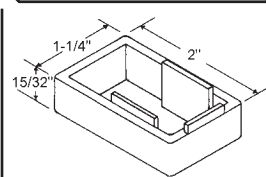

PIVOT LOCK SHOE FILLERS

85-559
Used with Pivot Lock Shoe 85-517.
MANNIX