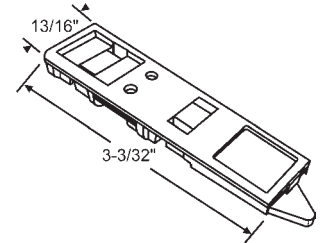

Part #	Color
85-809WA	White

"A"	"B"	"X"
7/16"	1/16"	None

Sold in Sets

ADDITIONAL SNAP-IN TILT LATCHES - In Order by Style

Standard Nose Chart

Our Part #	Hand	Color	Nose Size	Stile Snap Size	Actuator
85-910A	Set	Dark Brown	1/4"	5/64"	Standard
900-21229A	Set	Blue White	1/4"	3/16"	Standard
85-819WA	Set	Blue White	9/32"	3/32"	Standard
85-1054WA	Set	White	9/32"	3/8"	Standard
900-19498WA	Set	White	3/8"	3/16"	Deluxe

Scalloped Nose Chart

Our Part #	Hand	Color	Nose Size	Stile Snap Size	Actuator
900-19496RH	Right	Dark Brown	3/8"	3/32"	Standard
900-19496LH	Left	Dark Brown	3/8"	3/32"	Standard