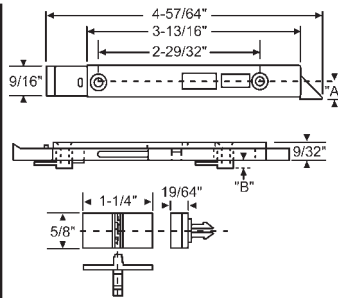

Plastic Assembly

"A"	"B"	"X"
13/32"	5/16"	Flush w/Housing

Reversible

**SEASONALL**

Part #	Color
85-5033A	Driftwood
85-5033WA	White

Sash Tilt Latch Kit. Kit Includes LH and RH Tilt Latches w/Screws

**PEACHTREE**