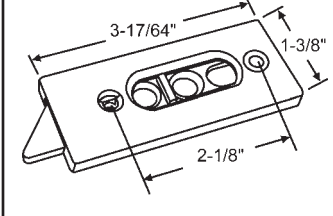

Part #	Color
900-16267A	White

"A"	"B"	"X"
1/2"	5/16"	Flush w/Housing

Sold in sets only.