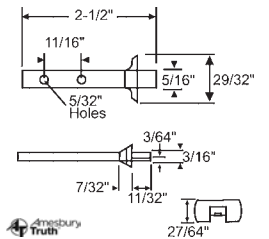

900-10700
Die Cast
SEASONALL

85-866
Die Cast
SILVERLINE