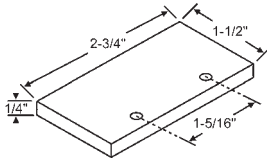

85 SERIES BALANCE ACCESSORIES

SASH STOPS

900-21112
Black
Anodized Aluminum