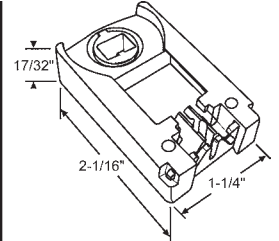

85-807
w/White Cam
CALDWELL