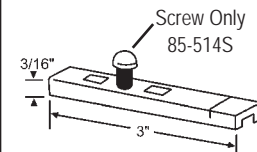

85-557
Stamped. Use with 83-506
Pivot Lock Shoe.
ROLLYSON

85-514
Stamped