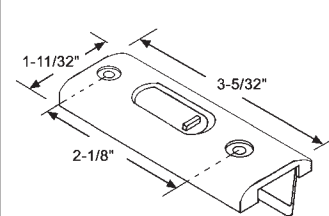

Part #	Color
900-12766WA	White
900-12766BA	Black

"A"	"B"	"X"
7/16"	1/4"	Flush w/Housing

Sold in sets only.