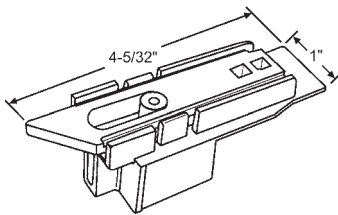

Part #	Color
85-827WA	White

Sold in sets only.