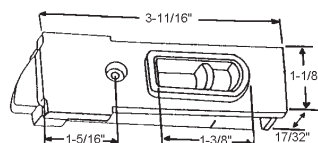

Part #	Color
900-15683BA	Black

"A"	"B"	"X"
9/32"	3/16"	Flush w/Housing

Sold in sets only.

AMACOR