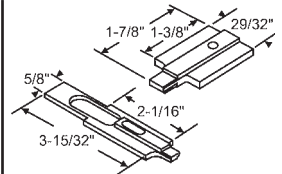

### PIVOT BARS

Old Style  
Use: 85-864

**900-21355**  
Zinc Die Cast

**85-744**  
Die Cast

**85-766**  
**SPECTUS**

**85-822**

Sold in sets only (1 short, 1 long).  
Stamped. Used with 85-525 Pivot  
Lock Shoe.