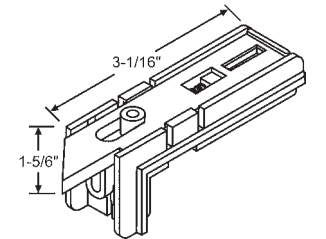

Part #	Hand
900-19178	Shown
900-19177	Opposite

White

MAYNARD/CHELSEA