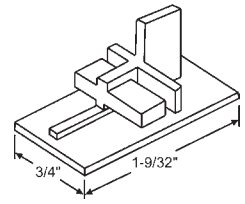

SLIDE GUIDES

Part #	Color
85-605A	Black
85-605WA	White

Lower. Sold in sets only.
TRACO

VENT LOCKS