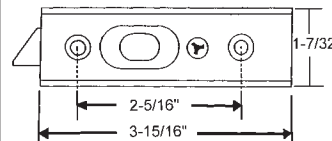

Part #	Color
85-617W	White
85-617B	Black

"A"	"B"	"X"
7/16"	9/32"	Flush w/Housing

Die Cast
Reversible