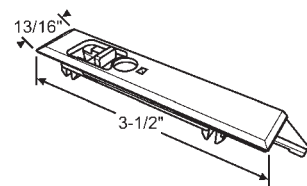

Part #	Color
85-881WA	White

"A"	"B"	"X"
5/16"	5/16"	5/16"

Sold in sets only. RH Shown

CERTAINTED