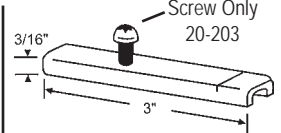

85-501
Stamped with Screw
ACORN/NORANDEX