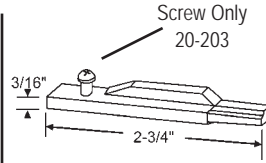

85-500
Die Cast with Screw. Use with
85-517 Pivot Lock Shoe.
TROCAL