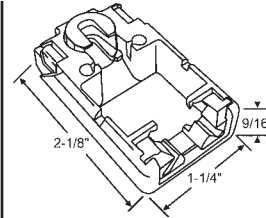

900-21341
Blue-Gray Pad - .055 Pad Projection. Replaces White Pad.