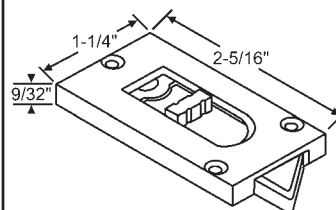

Part #	Color
900-20221WA	White

"A"	"B"	"X"
1/4"	5/16"	Flush w/Housing

Reversible