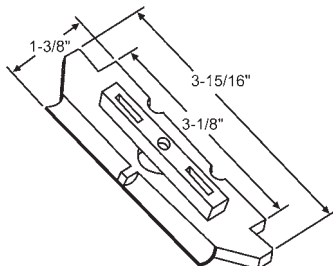

SASH PLUNGER

900-8600

Black with springs.
Used with pivot bar 900-8599.

TRACO