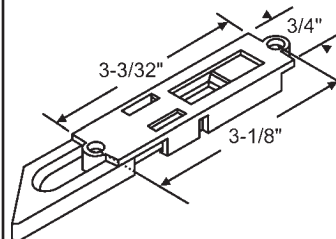

Part #	Color
900-19847WA	White

Sold in sets only.
Used with 900-19448 thumb button.