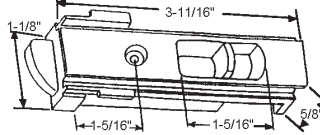

Part #	Color
900-15486BA	Black

"A"	"B"	"X"
1/4"	3/16"	Flush w/Housing

Sold in sets only.

AMACOR