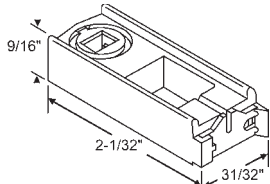

85-544
White Cam
Cam Opening: 5/16" x 3/16"