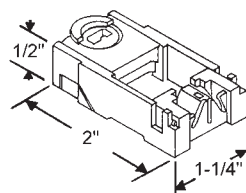

85-531
Die Cast Cam
Cam Opening: 5/16" x 3/16".
WINTERSEAL