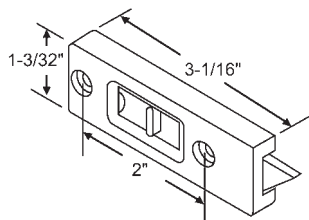

"A"	"B"	"X"
13/32"	3/16"	Flush w/Housing

Part #	Color
900-16378WA	White
900-16378BRA	Brown

"A"	"B"	"X"
3/8"	7/32"	None

Sold in sets only (LH Shown).

**FIBERLUX**

Part #	Color
85-618WA	White
85-618BA	Black
85-618BRA	Brown
85-618BGA	Beige