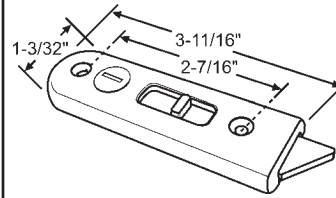

Part #	Hand	Color
85-6004RHW	Shown	White
85-6004LHW	Opposite	White

"A"	"B"	"X"
7/16"	1/4"	Flush w/Housing

PGT