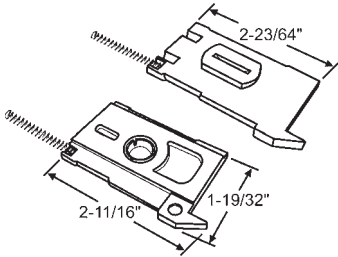

SASH SUPPORT SYSTEMS

85 SERIES BALANCE ACCESSORIES

TILT LATCHES - In Order by Hole Spacing

Part #	Color
85-1030WA	White

"A"	"B"	"X"
5/16"	1-3/8"	Flush w/Housing

Set (Includes RH & LH) RH Shown