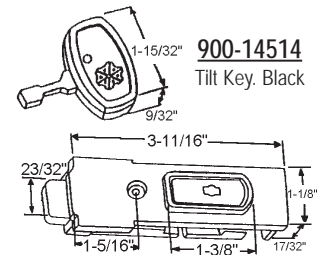

Part #	Hand	"A"	"B"
900-19869A	Shown	19/64"	3/32"
900-19875A	Shown	11/32"	9/64"

Sold in sets only (RH, LH).  
White. Includes thumb button

**SPECTUS**

Part #	Color
900-19847WA	White

Sold in sets only.  
Used with 900-19448 thumb button.