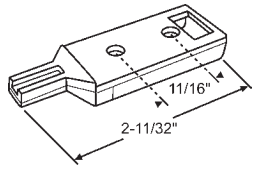

85-788NW
Zinc Die Cast (No Wings)