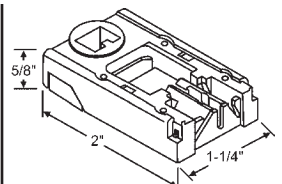

85-540
Black Cam
Cam Opening: 5/16" x 3/16"
Uses 85-550 Spacer.

PIVOT LOCK SHOES