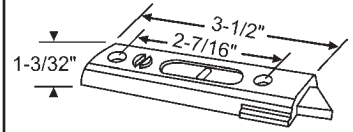

"A"	"B"	"X"
7/16"	9/32"	Flush w/Housing

With lock. If needed, use tilt latch tool 59-6.

**ACORN**

Part #	Hand	Color
85-6004RHW	Shown	White
85-6004LHW	Opposite	White

"A"	"B"	"X"
7/16"	1/4"	Flush w/Housing

**PGT**