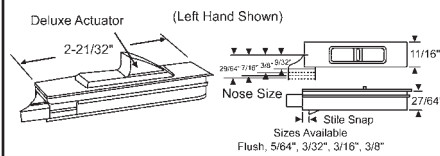

85 SERIES BALANCE ACCESSORIES

SNAP-IN TILT LATCHES

Part #	Hand	Color
85-940LW	Shown	White
85-940RW	Opposite	White
85-940LBG	Shown	Beige
85-940RBG	Opposite	Beige

"A"	"B"	"X"
5/16"	1/16"	None

Part #	Hand	Color
85-939LW	Shown	White
85-939RW	Opposite	White

"A"	"B"	"X"
7/16"	Flush w/Housing	None

Part #	Color
85-905-3	White

Non-Handed

POZZI/JELD-WEN

Part #	Color
85-809WA	White

"A"	"B"	"X"
7/16"	1/16"	None

Sold in Sets

ADDITIONAL SNAP-IN TILT LATCHES - In Order by Style

Standard Nose Chart

Our Part #	Hand	Color	Nose Size	Stile Snap Size	Actuator
85-910A	Set	Dark Brown	1/4"	5/64"	Standard
900-21229A	Set	Blue White	1/4"	3/16"	Standard
85-819WA	Set	Blue White	9/32"	3/32"	Standard
85-1054WA	Set	White	9/32"	3/8"	Standard
900-19498WA	Set	White	3/8"	3/16"	Deluxe

Scalloped Nose Chart

Our Part #	Hand	Color	Nose Size	Stile Snap Size	Actuator
900-19496RH	Right	Dark Brown	3/8"	3/32"	Standard
900-19496LH	Left	Dark Brown	3/8"	3/32"	Standard

Part #	Color
85-881WA	White

"A"	"B"	"X"
5/16"	5/16"	5/16"

Sold in sets only. RH Shown

CERTAINTED

SASH PLUNGER

900-8600

Black with springs.
Used with pivot bar 900-8599.

TRACO

900-8600MOD

Black with springs. Modified to accept tamper proof screw. Screw #20-468

TRACO

TILT LATCH INSERT

Part #	Hand	Color
85-527RHW	Opposite	White
85-527LHW	Shown	White
85-527RH	Opposite	Black
85-527LH	Shown	Black

900-16316

Black with screw.
Screw only: 900-16316S

PEERLESS

TILT SLIDE BUTTONS

900-15551B

Black
AMACOR

Part #	Color
900-19037	White

Part #	Color
900-19038	White
900-19038BE	Beige

Part #	Color
900-19015	White
900-19015BR	Brown
900-19015BG	Beige