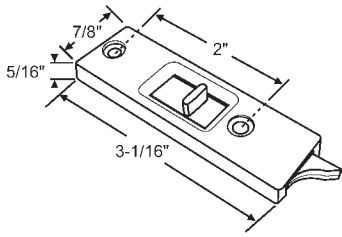

SASH SUPPORT SYSTEMS

85 SERIES BALANCE ACCESSORIES

TILT LATCHES - In Order by Hole Spacing

Part #	Color
85-887W	White

"A"	"B"	"X"
11/32"	3/16"	Flush w/Housing

Sold in sets only. LH Shown