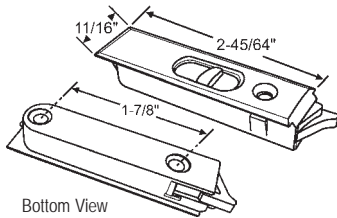

Bottom View

85 SERIES BALANCE ACCESSORIES

SNAP-IN TILT LATCHES

Bottom View

Part #	Hand	Color
85-940LW	Shown	White
85-940RW	Opposite	White
85-940LBG	Shown	Beige
85-940RBG	Opposite	Beige

"A"	"B"	"X"
5/16"	1/16"	None