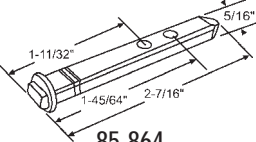

85-864
Die Cast