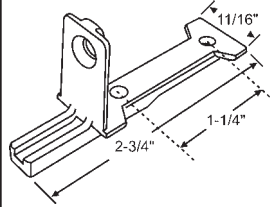

### PIVOT BARS

Old Style  
Use: 85-864

**900-21355**  
Zinc Die Cast

**85-744**  
Die Cast

**85-766**  
**SPECTUS**

**85-822**

Sold in sets only (1 short, 1 long).  
Stamped. Used with 85-525 Pivot  
Lock Shoe.