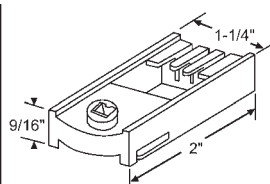

**85-541**  
Off-White Cam with Red Brake  
Cam Opening: 3/8" x 5/32"

**85-518**  
Red Cam  
Cam Opening: 3/8" x 3/16"  
**TRACO**

**85-544**  
White Cam  
Cam Opening: 5/16" x 3/16"

**85-525**  
Black Cam  
Cam Opening: 5/16" x 3/16"  
**THERMALGARD**