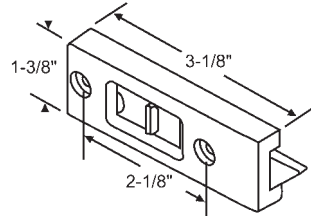

Part #	Hand	Color
85-529LHW	Shown	White
85-529RHW	Opposite	White
85-529LHB	Shown	Black
85-529RHB	Opposite	Black

"A"	"B"	"X"
11/16"	1/4"	1/8"