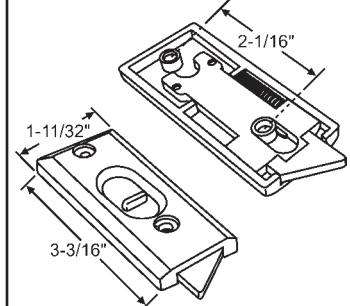

Part #	Color
900-16281WA	White

"A"	"B"	"X"
3/8"	5/16"	Flush w/Housing

Sold as set only.