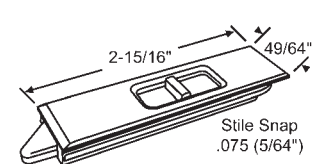

Part #	Color
85-853WA	White

"A"	"B"
3/8"	5/32"

Sold in sets only.