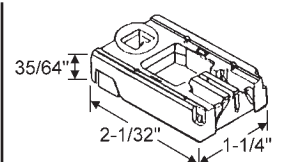

### LOCKING TERMINAL

**85-973**  
**REPUBLIC**

**85-503**  
Blue Cam  
Cam Opening: 5/16" x 3/16"  
**ACORN/NORANDEX**

**85-516**  
Tan Cam  
Cam Opening: 3/8" x 3/16"  
**FIBERLUX**

**85-505**  
Die Cast Cam  
No Longer Available  
Use: 85-517