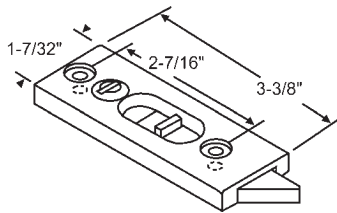

Part #	Color
900-19480WA	White

"A"	"B"	"X"
7/16"	5/16"	Flush w/Housing

Sold in sets only.

SEASONALL