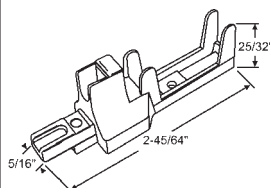

### PIVOT BARS

Old Style  
Use: 85-864

**900-21355**  
Zinc Die Cast

**85-744**  
Die Cast

**85-766**  
**SPECTUS**

**85-822**

Sold in sets only (1 short, 1 long).  
Stamped. Used with 85-525 Pivot  
Lock Shoe.