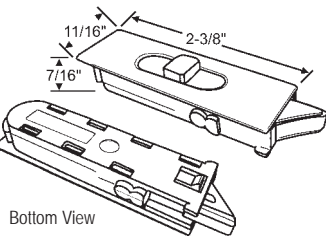

Part #	Hand	Color
85-932LH	Shown	White
85-932RH	Opposite	White

"A"	"B"	"X"
5/16"	1/8"	None

SILVER LINE