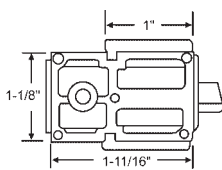

900-12809BA
Sold in sets only
Black
AMACOR