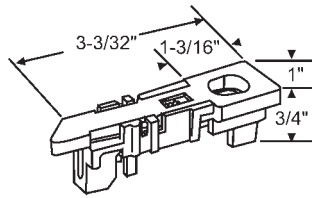

Part #	Color
900-17651A	White

Sold in sets only.