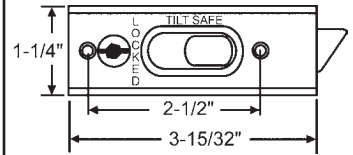

Part #	Color
85-619PW	White

Plastic Assembly

"A"	"B"	"X"
13/32"	5/16"	Flush w/Housing

Reversible

SEASONALL