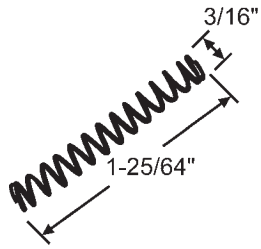

SASH SUPPORT SYSTEMS

85 SERIES BALANCE ACCESSORIES

SPRING

85-509