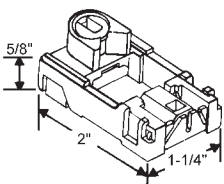

85-518
Red Cam
Cam Opening: 3/8" x 3/16"
TRACO