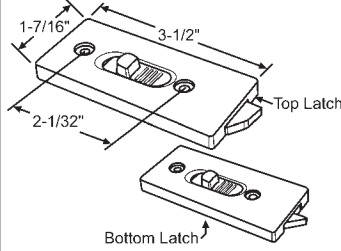

### TILT LATCHES - In Order by Hole Spacing

Part #	Color
85-887W	White

"A"	"B"	"X"
11/32"	3/16"	Flush w/Housing

Sold in sets only. LH Shown

Part #	Color
85-817	White

"A"	"B"	"X"
7/16"	1/4"	Flush w/Housing

Sold in sets only  
**VINYLUME**