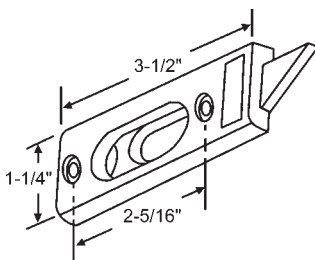

Part #	Color
85-533	Black
85-533WH	White

"A"	"B"	"X"
1/2"	5/16"	Flush w/Housing

Plastic
Reversible