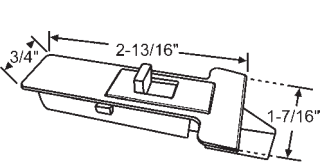

Part #	Color
85-962WA	White

"A"	"B"	"X"
3/8"	7/16"	None

Sold in Sets Only. RH Shown

SILVER LINE