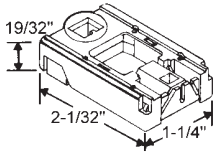

85 SERIES BALANCE ACCESSORIES

PIVOT LOCK SHOES

85-517
Black Cam
Cam Opening: 3/8" x 3/16"