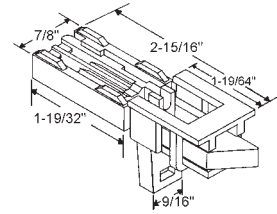

"A"	"B"	"X"
7/16"	3/8"	Slides onto Extrusion

Sold in sets only.

**MANNIX & ECKER**

Part #	Color
900-15486BA	Black

"A"	"B"	"X"
1/4"	3/16"	Flush w/Housing

Sold in sets only.

**AMACOR**

Part #	Color
900-16976WA	White