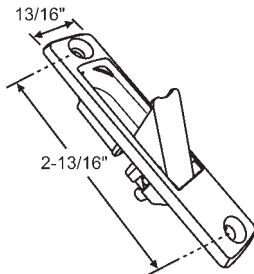

Plastic Assembly

"A"	"B"	"X"
13/32"	5/16"	Flush w/Housing

Reversible

**SEASONALL**

Part #	Color
85-5033A	Driftwood
85-5033WA	White

Sash Tilt Latch Kit. Kit Includes LH and RH Tilt Latches w/Screws

**PEACHTREE**