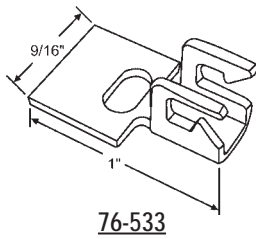

76 SERIES BALANCE ACCESSORIES

METAL SASH CLIPS

76-533