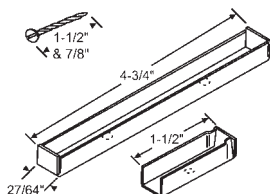

Hinge Assembly - No Metal Bracket

INSTALLATION KIT

70-708

For stop/balance bracket installation. Contains brackets, assorted screws and nails; enough for 1 window.