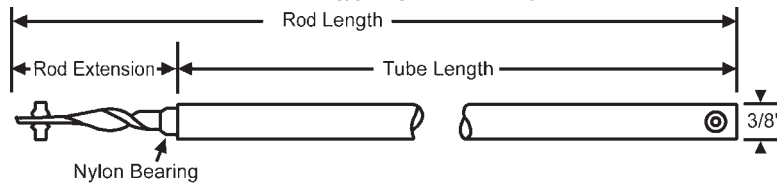

76 SERIES BALANCES

3/8" TUBE BALANCE

Ordering Information

1. Measure metal tube length. (Do not include nylon bearing.)
2. Measure spiral rod length. (Make sure rod is flush with screw hole end of tube before measuring.)
3. Identify the color of the bearing (e.g., white, red, yellow or blue) and select our corresponding part number from the chart below.
4. To identify the appropriate carrier or shoe to be attached and other related accessories, see pages 66-67.

Note: Attached carriers and related accessories must be ordered separately. If you want the ends attached, add the letter "A" to the suffix of the part number when ordering.

General Information

1. White, red and blue bearings are for sashes weighing up to 22 lbs; green bearings are for sashes weighing up to 26 lbs; yellow-green bearings are for sashes weighing 26-34 lbs. Consult your sales representative for ordering information.
2. The appropriate tensioning tools are 70-515 and 70-516 as shown on pages 60 and 96.