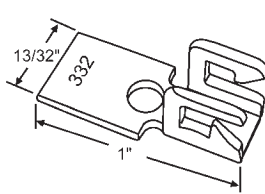

76 SERIES BALANCES

3/8" TUBE BALANCE

Ordering Information

1. Measure metal tube length. (Do not include nylon bearing.)
2. Measure spiral rod length. (Make sure rod is flush with screw hole end of tube before measuring.)
3. Identify the color of the bearing (e.g., white, red, yellow or blue) and select our corresponding part number from the chart below.
4. To identify the appropriate carrier or shoe to be attached and other related accessories, see pages 66-67.

Note: Attached carriers and related accessories must be ordered separately. If you want the ends attached, add the letter "A" to the suffix of the part number when ordering.

General Information

1. White, red and blue bearings are for sashes weighing up to 22 lbs; green bearings are for sashes weighing up to 26 lbs; yellow-green bearings are for sashes weighing 26-34 lbs. Consult your sales representative for ordering information.
2. The appropriate tensioning tools are 70-515 and 70-516 as shown on pages 60 and 96.

Standard Rod