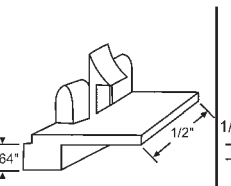

SNAP-IN SASH GUIDES

76-603

76-604
New Style. (Old Style only had 1 mounting hole.)

900-5522

CROWN

76-602

Natural
KELLER

Part #	Color
76-607	Black
76-607W	White