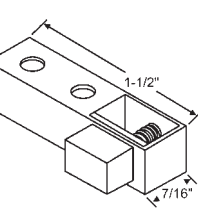

Uses 20-004 Screw

Part #	Color
76-608	Black
76-608W	White

HARCAR

76-611

Black
KELLER

Part #	Hand
76-610RH	Shown
76-610LH	Opposite

RUSCO