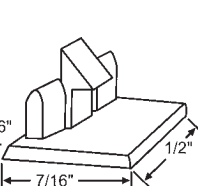

900-9966

Natural
HARCAR