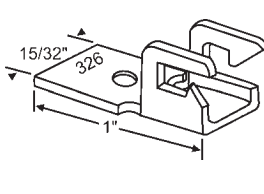

SILVERLINE

INSTALLATION KIT

70-708

For stop/balance bracket installation. Contains brackets, assorted screws and nails; enough for 1 window.

76-500

76-501

76-502

KINRO/SILVERLINE