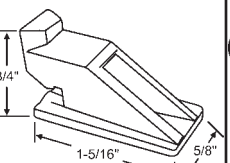

BALANCE CAP

TOP SASH GUIDES

76-506

76-507

76-517

74-505

900-5013
Natural Nylon

900-6861
Nylon