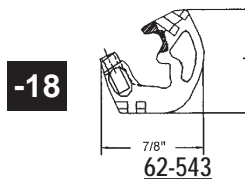

END BRACKETS

Add suffix to complete part number.

Note: Old manufacturer (Jim Walters) of this series balance stamped it with a four digit number (e.g. 2130). These balances are no longer manufactured with that stamping. To identify your balance and match up properly with the new manufacturer's balances, you must take the following steps:

1. Measure exact length of channel.
2. Identify the weight range you require.
  - Weighing your sash is the only way to get the exact weight range required.
  - The old balance with the 4 digit number has a different weight range than the new balances.
  - Consult your account manager if you have any questions.
3. Select our corresponding part number from the chart.
4. Identify the appropriate balance end that needs to be attached.

Chart continued on next page.