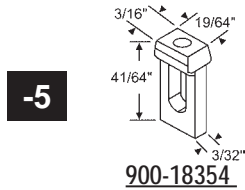

END BRACKETS

Add suffix to complete part number.

Note: Old manufacturer (Jim Walters) of this series balance stamped it with a four digit number (e.g. 2130). These balances are no longer manufactured with that stamping. To identify your balance and match up properly with the new manufacturer's balances, you must take the following steps:

1. Measure exact length of channel.
2. Identify the weight range you require.
  - Weighing your sash is the only way to get the exact weight range required.
  - The old balance with the 4 digit number has a different weight range than the new balances.
  - Consult your account manager if you have any questions.
3. Select our corresponding part number from the chart.
4. Identify the appropriate balance end that needs to be attached.

Chart continued on next page.