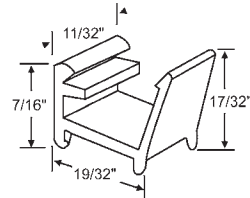

60-515
Extender