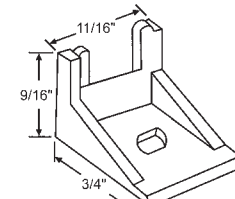

PLASTIC TOP SASH GUIDES - In Order by Length

60-616
PAN AM