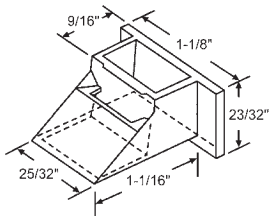

SASH SUPPORT SYSTEMS

60 SERIES BALANCE ACCESSORIES

PLASTIC TOP SASH GUIDES - In Order by Length

60-629