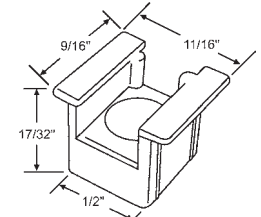

60-906
3 Piece Balance Guide Assembly
LOUISIANA PACIFIC

60-614
Square Guide
WT INDUSTRIES