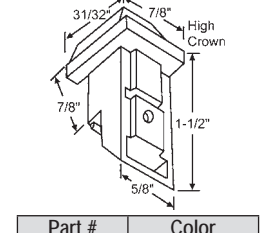

Old Style
No Longer Available
Use 60-654