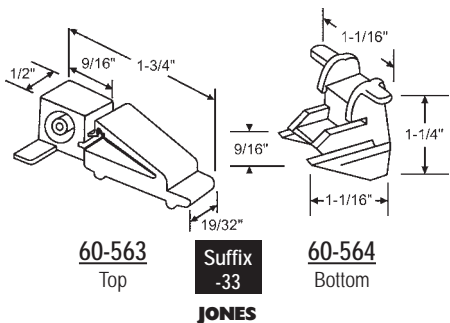

SASH SUPPORT SYSTEMS

60 SERIES BALANCE ACCESSORIES

60 SERIES OTHER COMBINATIONS