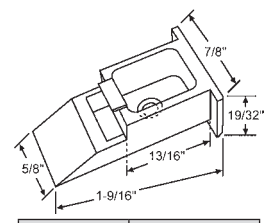

60-652A
LH & RH Set
ALSCO/ANACONDA