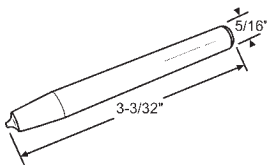

RIVET CRIMPING PLIERS

RIVET REMOVAL PLIERS

59-81
Rivet Installation Tool