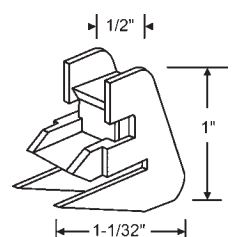

SASH SUPPORT SYSTEMS

60 SERIES BALANCE ACCESSORIES

TOP BRACKETS

BOTTOM BRACKETS