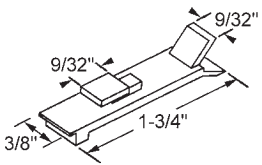

SASH SUPPORT SYSTEMS

60 SERIES BALANCE ACCESSORIES

METAL SASH GUIDES

TAKE OUT CLIPS

Part #	Description
60-700	A=1/4"
60-708	A=5/16"

60 SERIES MISCELLANEOUS

Part #	Color
60-673	White
60-673BL	Black

Vent Clip Sash Guides - Pair
ROLLYSON

Part #	Color
60-664	White
60-664B	Black

Nylon Vent Bracket.
YALE OGRON

WINDOW BALANCE RIVET TOOLS

For Channel and Tube Balances "A Must for Repair and Assembly of Balance Brackets" (Tube & Channel)
Professional Results! Say Good-bye to Hammered Fingers! FAST - EFFICIENT - COST EFFECTIVE

RIVET CRIMPING PLIERS

RIVET REMOVAL PLIERS

59-1
Adjusts to accommodate both tube and channel balances.

59-3

For tube balances, simply line up pin with peened rivet and squeeze. Rivet will be pushed out. For channel balances, grind or file rivet flush and then squeeze to remove rivet.

Replacement pin for rivet removal pliers