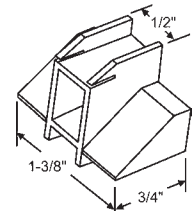

### BOTTOM BRACKETS

**60-904**  
**ROLLYSON**

**60-908**  
**SILVERLINE**

**60-576**  
**PAN AM**

**60-504**  
**CROSSLY**

**900-15344**  
**WEATHERVANE**

**60-902**  
**CROSSLY**

**60-505**  
Must be installed with screw  
20-046 at time of installation.  
**GENERAL BRONZE**