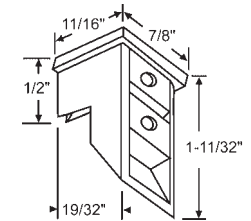

**LAWSON**

**60-651A**  
LH & RH Set  
**SUGAR CREEK**

**900-9963**  
LH & RH Set

**60-732A**  
Nylon. Sold In Sets Only  
**NU-AIRE**

| Part #  | Color |
|---------|-------|
| 60-602  | White |
| 60-602B | Black |