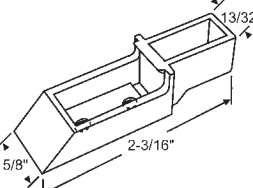

60-668
ALPINE