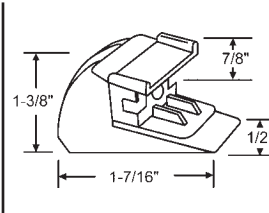

60-561
ACORN