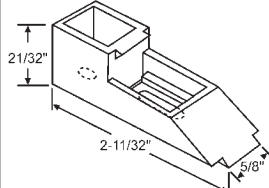

60-623
Natural