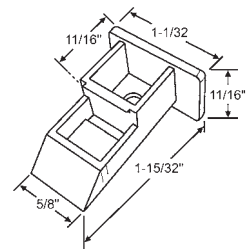

Part #	Color
60-957	Black
60-957W	White

LH & RH Set
YALE OGRON