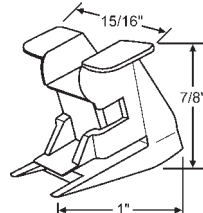

60-943
Nylon
ALCAN