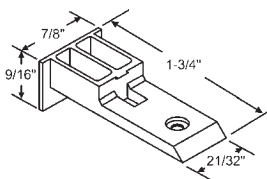

Part #	Color
900-18140W	White
900-18140B	Black

NORANDEX