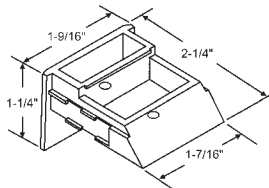

900-1882B
Black