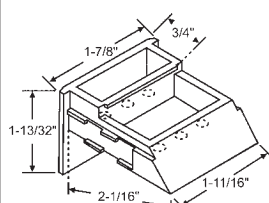

900-15441B
Black