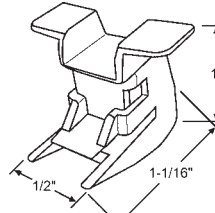

60-980
Winged