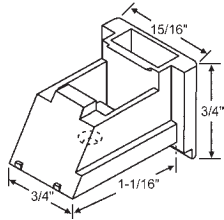

SASH SUPPORT SYSTEMS

60 SERIES BALANCE ACCESSORIES

PLASTIC TOP SASH GUIDES - In Order by Length