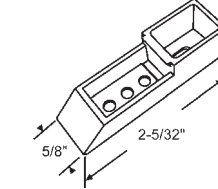

Part #	Color
60-603	White
60-603B	Black

CLEARVIEW