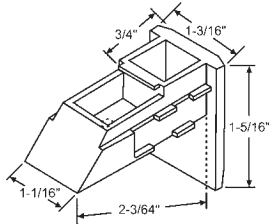

60-650
Black