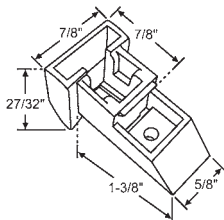

60-732A
Nylon. Sold In Sets Only
NU-AIRE