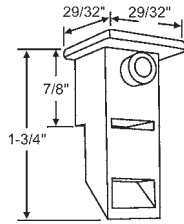

60-622
REYNOLDS