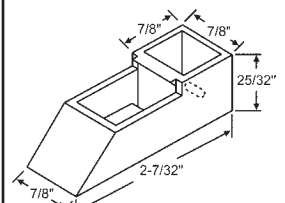

900-14356
White