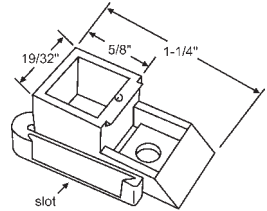

SASH SUPPORT SYSTEMS

60 SERIES BALANCE ACCESSORIES

PLASTIC TOP SASH GUIDES - In Order by Length

60-643