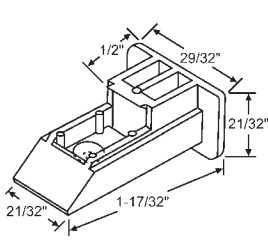

### PLASTIC TOP SASH GUIDES - In Order by Length

| Part #   | Hand     |
|----------|----------|
| 60-964LH | Shown    |
| 60-964RH | Opposite |

White

**60-962**  
White  
**LAWSON**

**900-20577**  
Nylon  
**SEASONSHIELD**