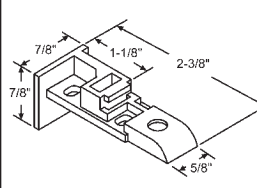

60-684A
RH & LH Set. RH Shown
White