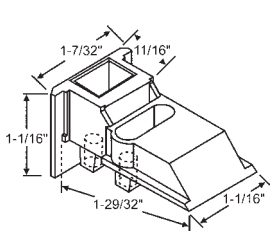

900-15755BA
LH & RH Set, Black
STORM WEATHER