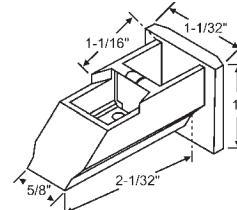

### PLASTIC TOP SASH GUIDES - In Order by Length

**60-582**  
White  
**SEASONALL**

**60-941**  
Black  
**TRACO**

**900-15743BA**  
LH & RH Set  
Black

**900-15245**  
White (Original Color Gray)  
**AMACOR**