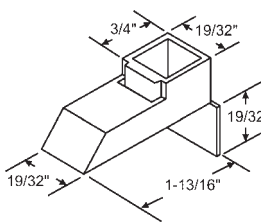

60-656
Black
HOWARD