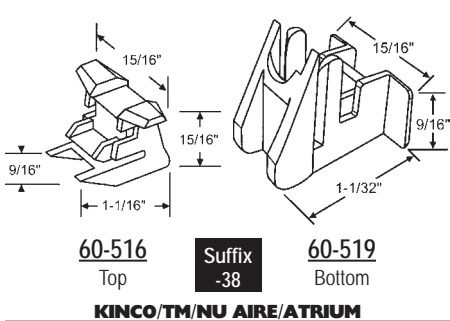

SASH SUPPORT SYSTEMS

60 SERIES BALANCE ACCESSORIES

60 SERIES OTHER COMBINATIONS