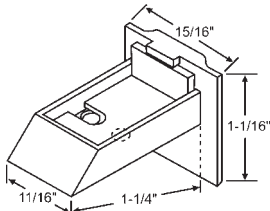

900-6799A
LH & RH Set, White
GAPCO