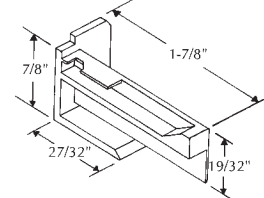

900-14926WA
LH & RH Anti-Draft Plug Set. White
SEASONALL