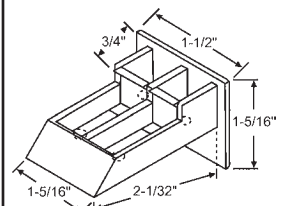

### PLASTIC TOP SASH GUIDES - In Order by Length

**60-582**  
White  
**SEASONALL**

**60-941**  
Black  
**TRACO**

**900-15743BA**  
LH & RH Set  
Black

**900-15245**  
White (Original Color Gray)  
**AMACOR**