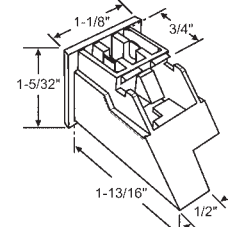

60-649MODA
LH & RH Set, Black
THERMOTWIN