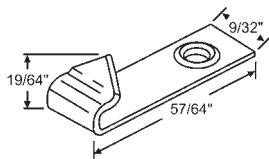

### TERMINAL CLIP

**60-518**

| Part # | Description           |
|--------|-----------------------|
| 60-514 | 3/32" Dia.            |
| 60-570 | 1/8" Dia., Heavy Duty |

5/8" Length

**20-183**  
Rivet and Drive Screw Assy. Used when no rivet tool is available.