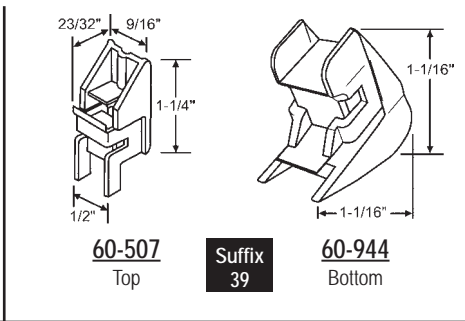

SASH SUPPORT SYSTEMS

60 SERIES BALANCE ACCESSORIES

60 SERIES OTHER COMBINATIONS