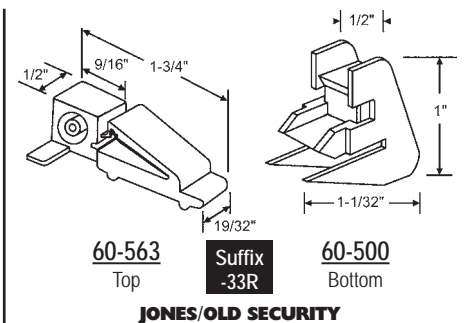

SASH SUPPORT SYSTEMS

60 SERIES BALANCE ACCESSORIES

60 SERIES OTHER COMBINATIONS