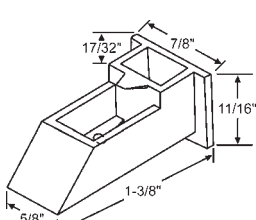

SASH SUPPORT SYSTEMS

60 SERIES BALANCE ACCESSORIES

PLASTIC TOP SASH GUIDES - In Order by Length