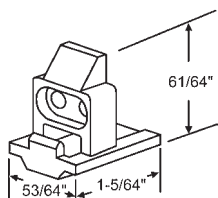

60-630
CAPITOL