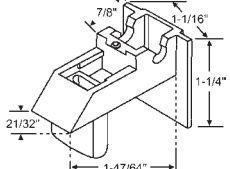

Part #	Color
60-657WH	White
60-657BL	Black
60-657BG	Beige
60-657BR	Brown

FIBERLUX