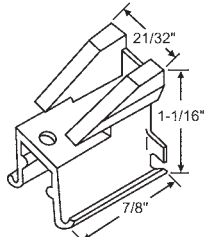

### BOTTOM BRACKETS

**60-904**  
**ROLLYSON**

**60-908**  
**SILVERLINE**

**60-576**  
**PAN AM**

**60-504**  
**CROSSLY**

**900-15344**  
**WEATHERVANE**

**60-902**  
**CROSSLY**

**60-505**  
Must be installed with screw  
20-046 at time of installation.  
**GENERAL BRONZE**