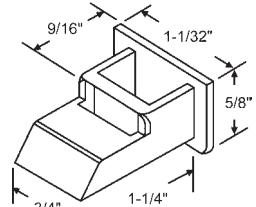

**900-6799A**  
LH & RH Set, White  
**GAPCO**

**60-727**  
Black  
**ALENCO**

| Part # | Hand     |
|--------|----------|
| 60-605 | Shown    |
| 60-606 | Opposite |

Weatherstripping not included.  
**IDA**