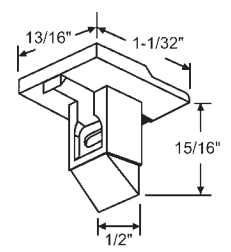

60-601
PENNCO