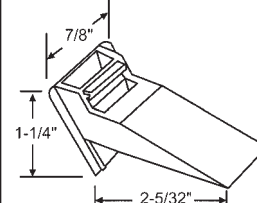

60-610
Black
ACORN