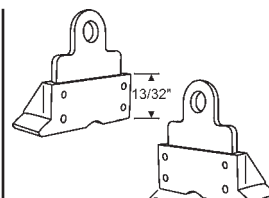

60-620
Pair
CROSSLY