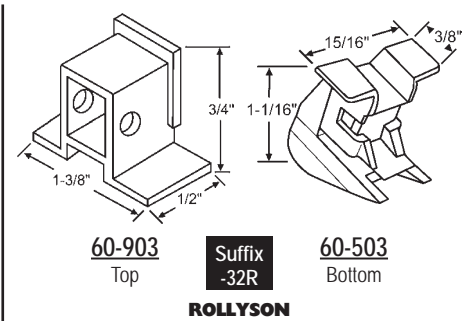

SASH SUPPORT SYSTEMS

60 SERIES BALANCE ACCESSORIES

60 SERIES OTHER COMBINATIONS