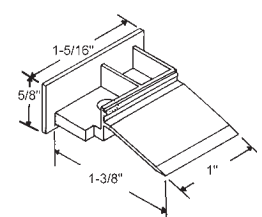

60-662
Plastic
PAN AM

60-674BA
Black Vent Clips - Pair
ROLLYSON