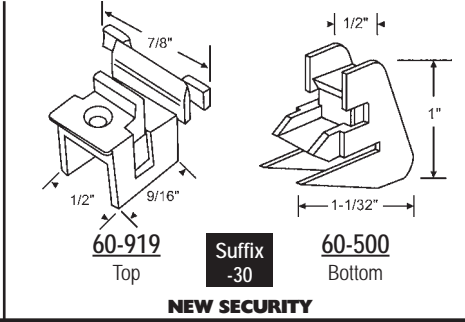

SASH SUPPORT SYSTEMS

60 SERIES BALANCE ACCESSORIES

60 SERIES OTHER COMBINATIONS