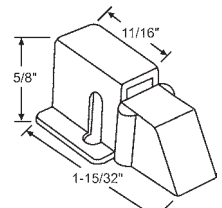

SASH SUPPORT SYSTEMS

60 SERIES BALANCE ACCESSORIES

TOP BRACKETS

60-562
SWS

BOTTOM BRACKETS