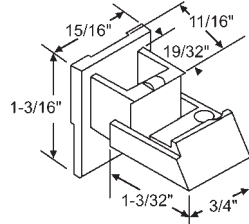

900-1884A
LH & RH Set, Black
MANNIX