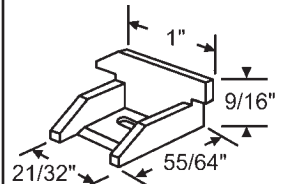

60-619
LH & RH Set
PAN AM