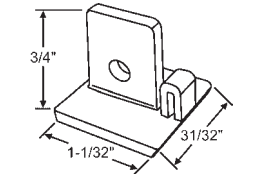

Part #	Color
60-664	White
60-664B	Black

Nylon Vent Bracket.
YALE OGRON