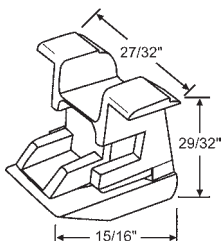

60-902
CROSSLY

60-5011
Nylon
UNIQUE