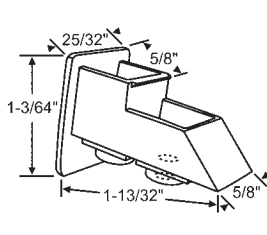

900-10331
Black
MILLER