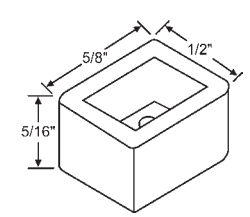

900-13360
Black Face Guide
SWS

WINDOW BALANCE RIVET TOOLS

For Channel and Tube Balances "A Must for Repair and Assembly of Balance Brackets" (Tube & Channel)
Professional Results! Say Good-bye to Hammered Fingers! FAST - EFFICIENT - COST EFFECTIVE