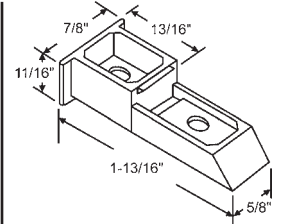

60-617
White