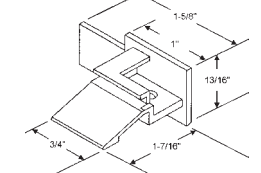

### 60 SERIES MISCELLANEOUS

**60-662**  
Plastic  
PAN AM

**60-701**  
Frame Guide  
IDA

**900-14926WA**  
LH & RH Anti-Draft Plug Set. White  
SEASONALL

| Part #   | Color |
|----------|-------|
| 60-673   | White |
| 60-673BL | Black |