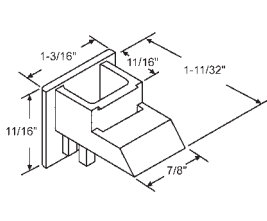

Part #	Color
900-20576	White
900-20576B	Black

LAWSON