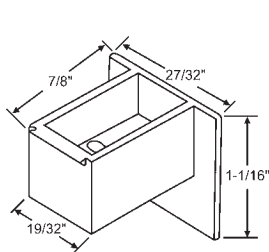

60-632
KING