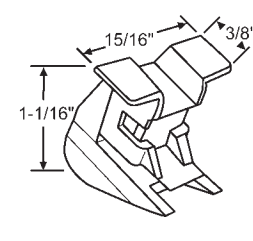

60-596
PAN AM

60-503