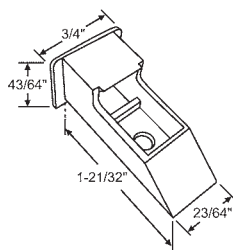

### PLASTIC TOP SASH GUIDES - In Order by Length

| Part #   | Hand     |
|----------|----------|
| 60-964LH | Shown    |
| 60-964RH | Opposite |

White

**60-962**  
White  
**LAWSON**

**900-20577**  
Nylon  
**SEASONSHIELD**