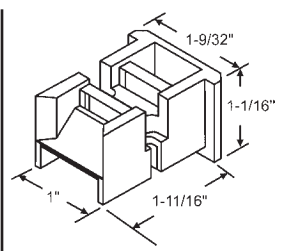

900-1855
White Nylon

60-648
Black
KAWNEER/WIDING