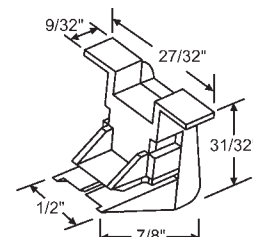

SASH SUPPORT SYSTEMS

60 SERIES BALANCE ACCESSORIES

TOP BRACKETS

BOTTOM BRACKETS