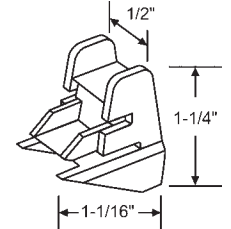

60-502
SEASONALL