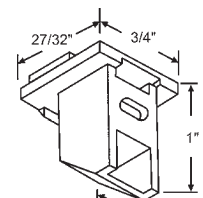

60 SERIES BALANCE ACCESSORIES

BOTTOM BRACKETS

TERMINAL CLIP

Part #	Description
60-514	3/32" Dia.
60-570	1/8" Dia., Heavy Duty

5/8" Length

PLASTIC TOP SASH GUIDES - In Order by Length

Part #	Color
60-957	Black
60-957W	White

LH & RH Set
YALE OGRON

60-621

Part #	Color
900-5550A	Natural
900-5550BA	Black