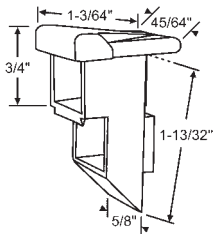

900-10066
KINCO

Part #	Color
60-935	White
60-935B	Black

LAWSON

60 SERIES BALANCE ACCESSORIES

PLASTIC TOP SASH GUIDES - In Order by Length