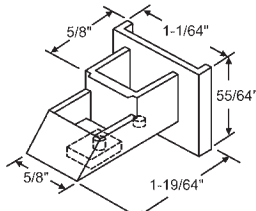

SASH SUPPORT SYSTEMS

60 SERIES BALANCE ACCESSORIES

PLASTIC TOP SASH GUIDES - In Order by Length