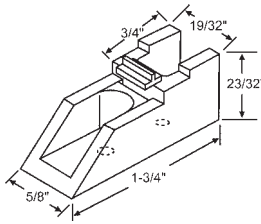

60-647
White
MILCO