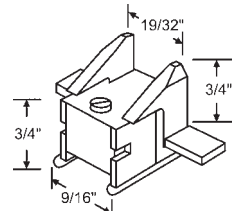

### BOTTOM BRACKETS

**60-904**  
**ROLLYSON**

**60-908**  
**SILVERLINE**

**60-576**  
**PAN AM**

**60-504**  
**CROSSLY**

**900-15344**  
**WEATHERVANE**

**60-902**  
**CROSSLY**

**60-505**  
Must be installed with screw  
20-046 at time of installation.  
**GENERAL BRONZE**