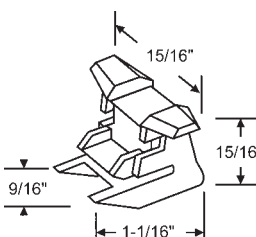

### BOTTOM BRACKETS

**60-904**  
**ROLLYSON**

**60-908**  
**SILVERLINE**

**60-576**  
**PAN AM**

**60-504**  
**CROSSLY**

**900-15344**  
**WEATHERVANE**

**60-902**  
**CROSSLY**

**60-505**  
Must be installed with screw  
20-046 at time of installation.  
**GENERAL BRONZE**