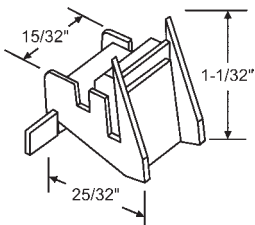

### BOTTOM BRACKETS

**60-904**  
**ROLLYSON**

**60-908**  
**SILVERLINE**

**60-576**  
**PAN AM**

**60-504**  
**CROSSLY**

**900-15344**  
**WEATHERVANE**

**60-902**  
**CROSSLY**

**60-505**  
Must be installed with screw  
20-046 at time of installation.  
**GENERAL BRONZE**