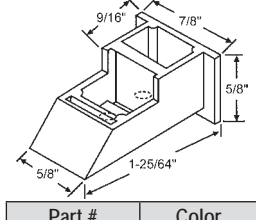

SASH SUPPORT SYSTEMS

60 SERIES BALANCE ACCESSORIES

PLASTIC TOP SASH GUIDES - In Order by Length