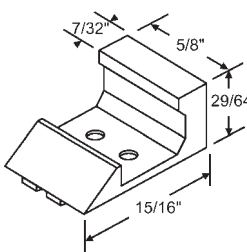

20-183
Rivet and Drive Screw Assy. Used when no rivet tool is available.

60-640
Nylon
GENERAL ALUMINUM/PAN AM