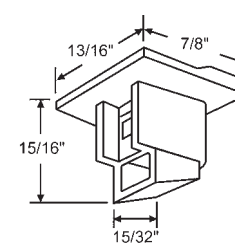

60-600
PENNCO