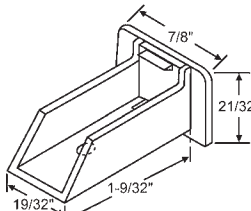

60-727
Black
ALENCO