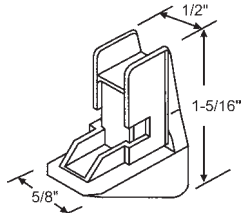

60-915
CAPITOL